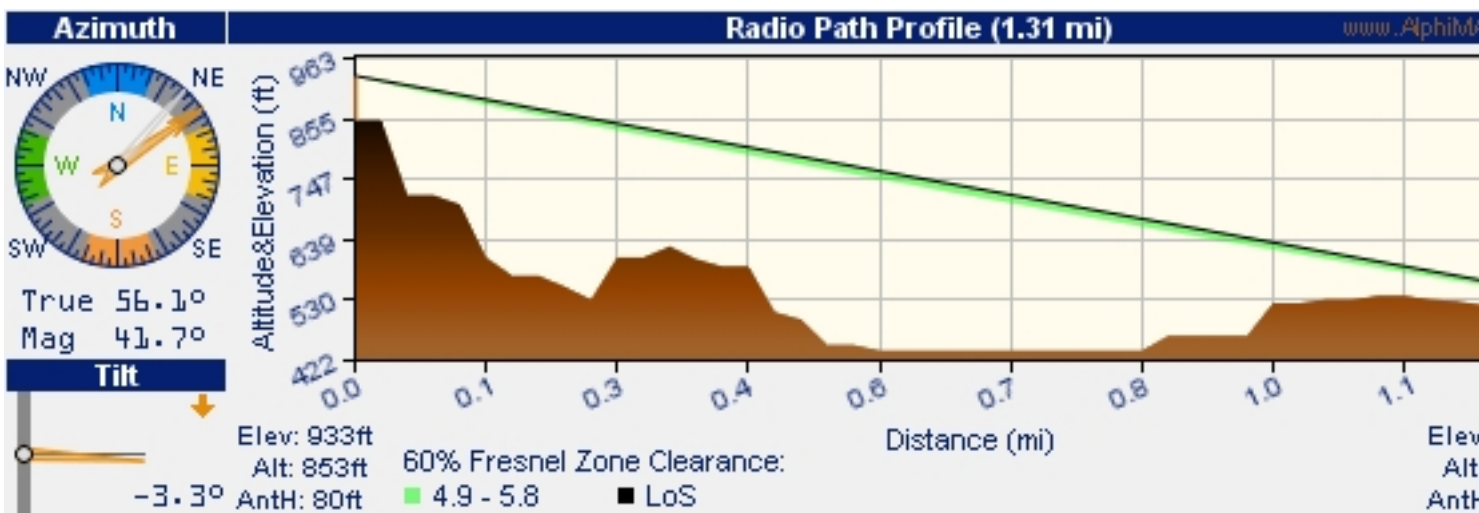

### Sunnyvale, CA, April 11, 2011

- Alph

By giving our users the ability to automatically take into account such information AlphaMAX makes the p

Additional Features:

For the first time, a tool that finally provides you with high level of confidence for your line of sig

So what does it look like and what are the benefits? The pictures below tell the story better than

Estimation with

90m terr

Estimation with

10m terr

[Follow AlphiMAX on twitter](#) 

**Alphi**

**MAX**